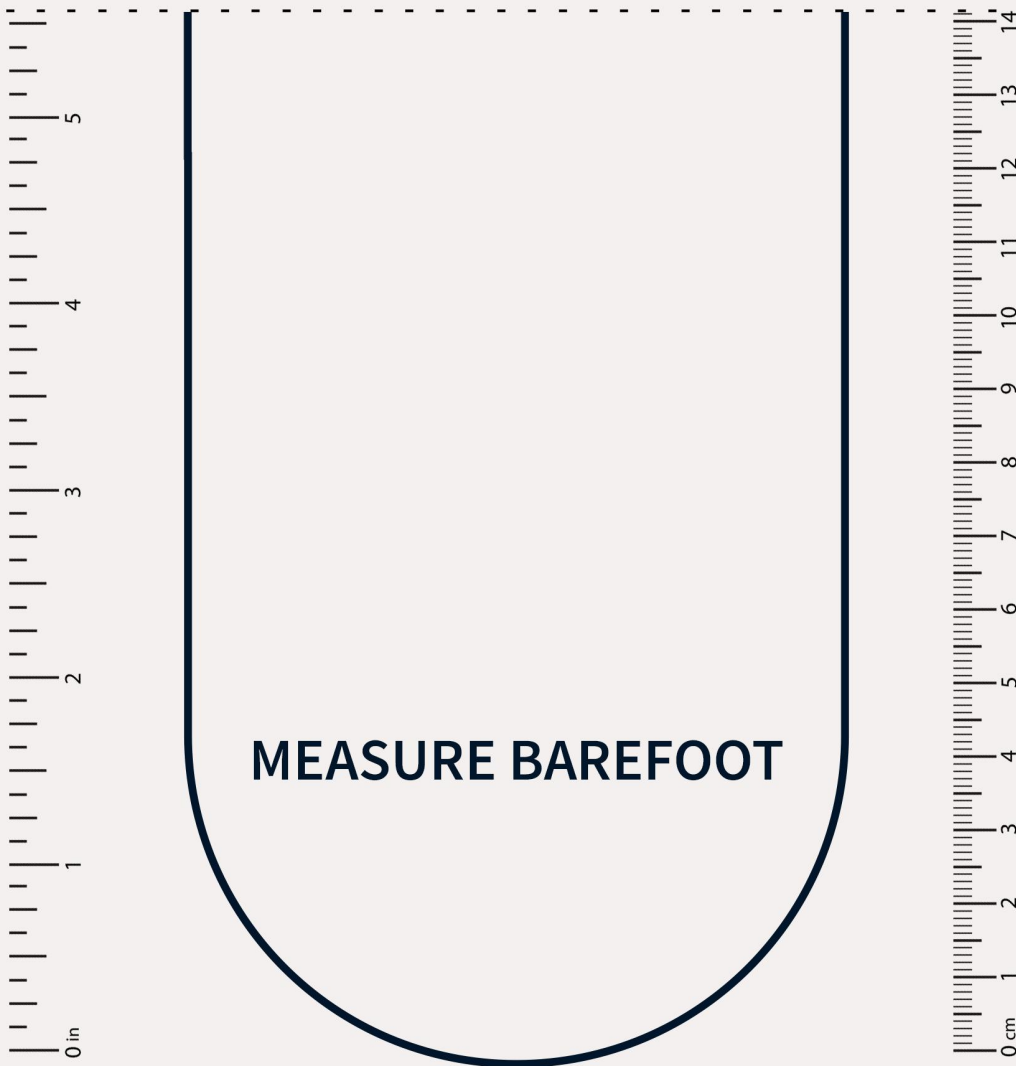

MEN'S FOOTWEAR SIZING

PRINT BOTH PAGES ON 8.5X11 PAPER AT 100% SCALE; MEASURE WITH RULER TO ENSURE ACCURACY

16	_____	16
15	_____	15
14	_____	14
13	_____	13
12	_____	12
11	_____	11
10	_____	10
9	_____	9
8	_____	8
7	_____	7
6	_____	6
5	_____	5
4	_____	4

CUT THIS AND CONNECT WITH PART 2

CUT THIS AND CONNECT WITH PART 1

MEASURE BAREFOOT

MATCH WITH YOUR HEEL